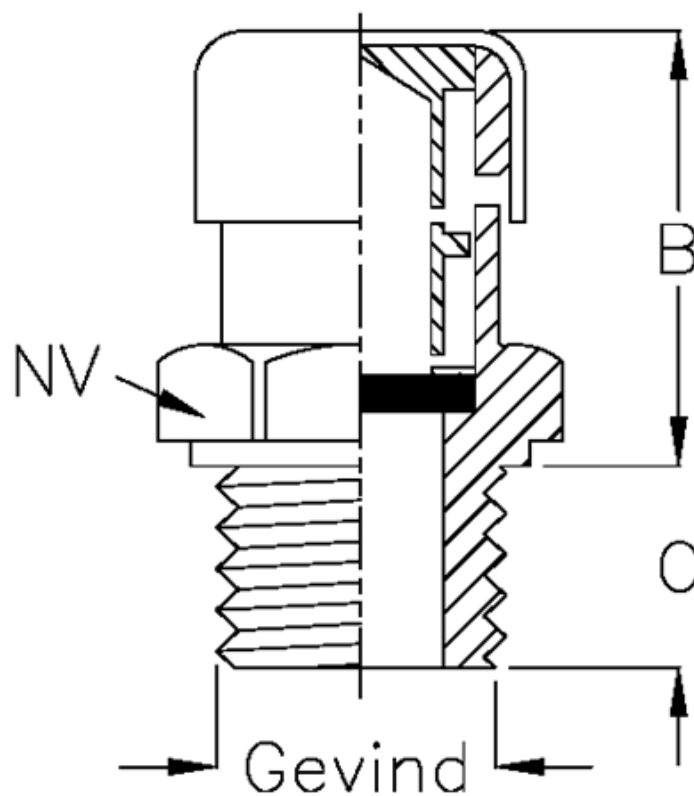

Data Sheet

Article number: 21311092

Description: Breather plug with labyrinth/filter
Type 31A M12x1,5

Measures

B = 19

C = 9

NV = 17

Thread = M12x1,5